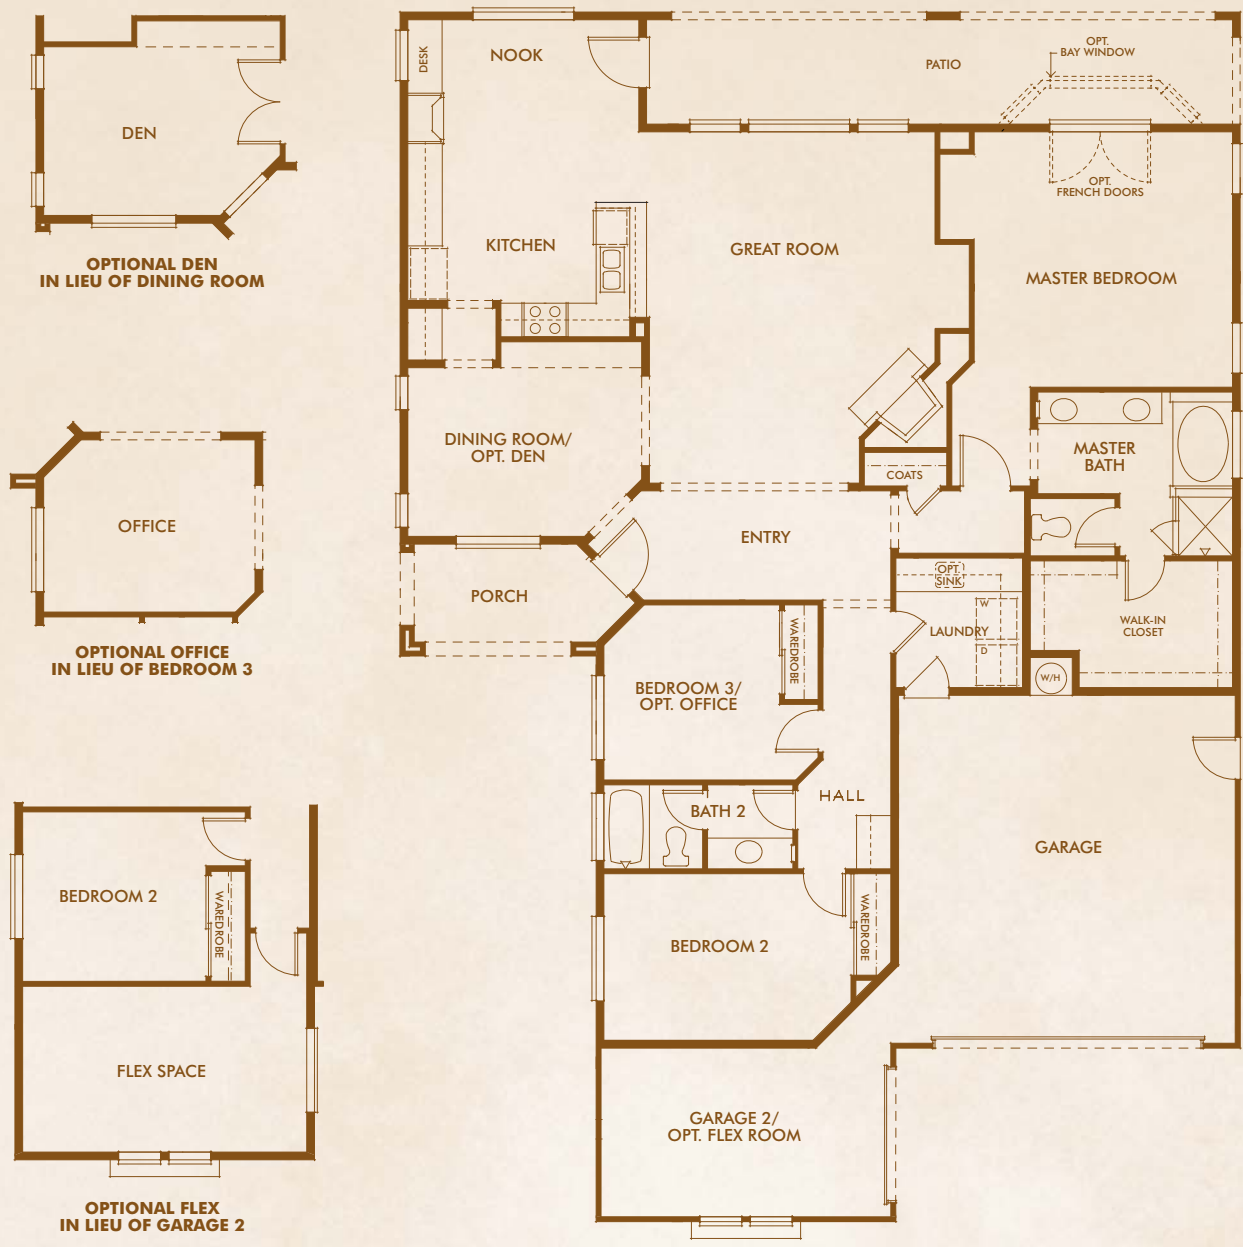

Elevation A Tuscan

Elevation B French

Elevation C Ranch

# Plan 2

Approximately 2,048 sq. ft.

Up to 3 Bedrooms, 2 Baths

Up to a 3-Car Garage