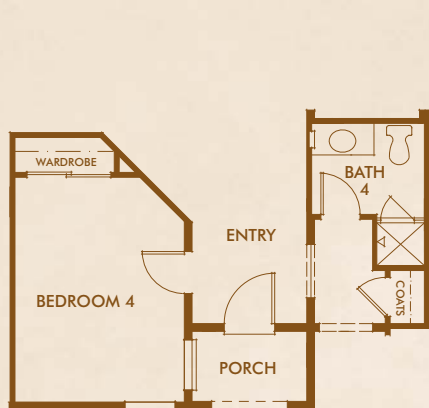

Elevation A Tuscan

Elevation B French

Elevation C Ranch

**OPTIONAL BEDROOM 4 & BATH 4  
IN LIEU OF DEN**

**OPTIONAL BEDROOM 3 SUITE  
IN LIEU OF GARAGE 2**

# Plan 3

Approximately 2,362 sq. ft.  
Up to 4 Bedrooms, 3.5 Baths  
Up to a 3-Car Garage