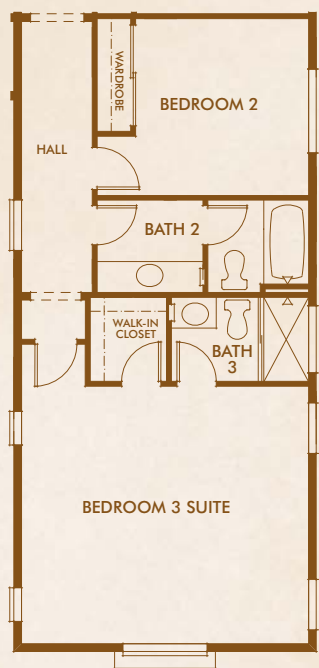

Elevation A Tuscan

Elevation B French

Elevation C Ranch

**OPTIONAL BEDROOM 4 & BATH 4  
IN LIEU OF DEN**

**OPTIONAL BEDROOM 3 SUITE  
IN LIEU OF GARAGE 2**

# Plan 3

Approximately 2,362 sq. ft.  
Up to 4 Bedrooms, 3.5 Baths  
Up to a 3-Car Garage