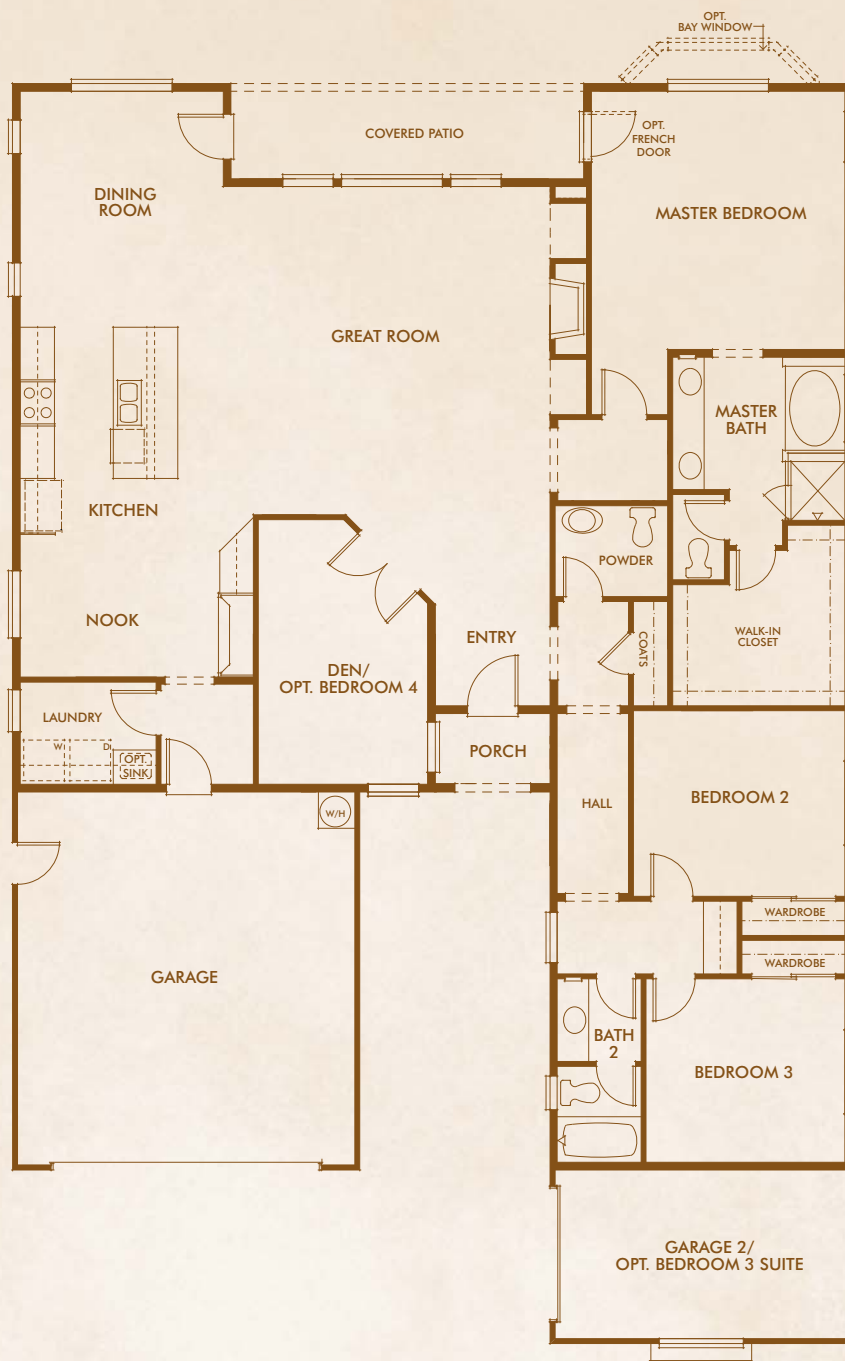

Elevation A Tuscan

Elevation B French

Elevation C Ranch

**OPTIONAL BEDROOM 4 & BATH 4  
IN LIEU OF DEN**

**OPTIONAL BEDROOM 3 SUITE  
IN LIEU OF GARAGE 2**

# Plan 3

Approximately 2,362 sq. ft.  
Up to 4 Bedrooms, 3.5 Baths  
Up to a 3-Car Garage